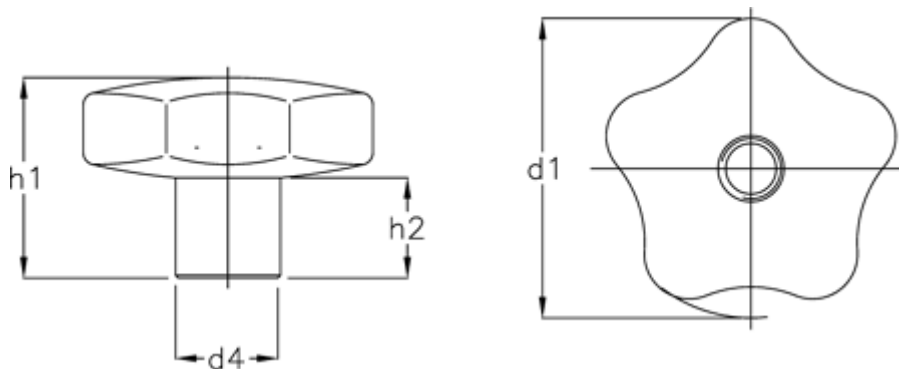

# Data Sheet

Article number: 20539040

Description: E+G Hand knob GN 5336-50-A-MT

## Measures

---

$d1 = 50$

$d4 = 19$

$H1 = 32$

$H2 = 16.0$